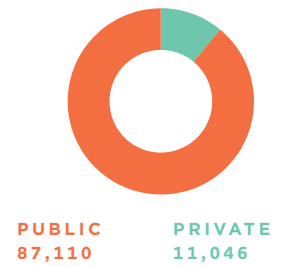

TOTAL AAPI STUDENT POPULATION IN NEW JERSEY, 2011-2012

98,156 of 1,486,358

AAPIs in the US Education System

PERCENTAGE OF AAPI VS. NON-AAPI STUDENTS IN PUBLIC SCHOOLS