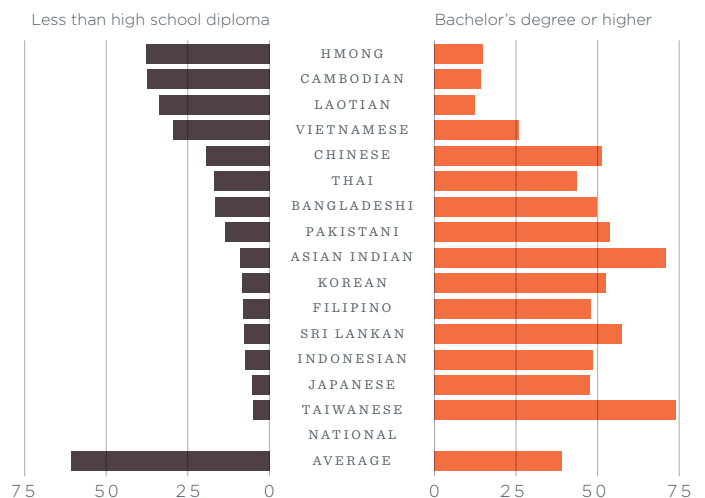

SOURCES: UNITED STATES CENSUS BUREAU, NATIONAL COMMISSION ON ASIAN AMERICAN AND PACIFIC ISLANDER RESEARCH IN EDUCATION (CARE), NATIONAL CENTER FOR EDUCATION STATISTICS (NCES).