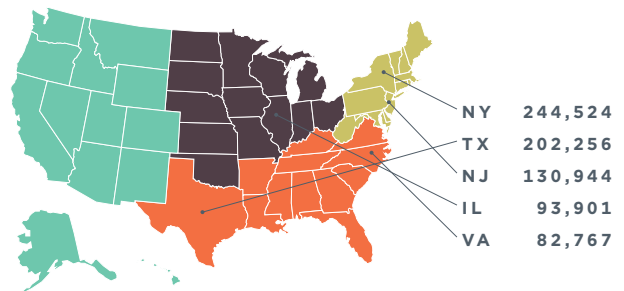

ALL STUDENTS K-12, 2015

53.8 million

AAPI STUDENTS K-12, 2015

2.7 million (5%)

AAPI STUDENT ENROLLMENT IN PUBLIC SCHOOLS, 2013

West	1,105,000	9.1%
Northeast	533,000	6.7%
South	614,000	3.2%
Midwest	341,000	3.2%

TOP FIVE STATES WITH LARGEST AAPI PUBLIC SCHOOL ENROLLMENT, 2014-2015